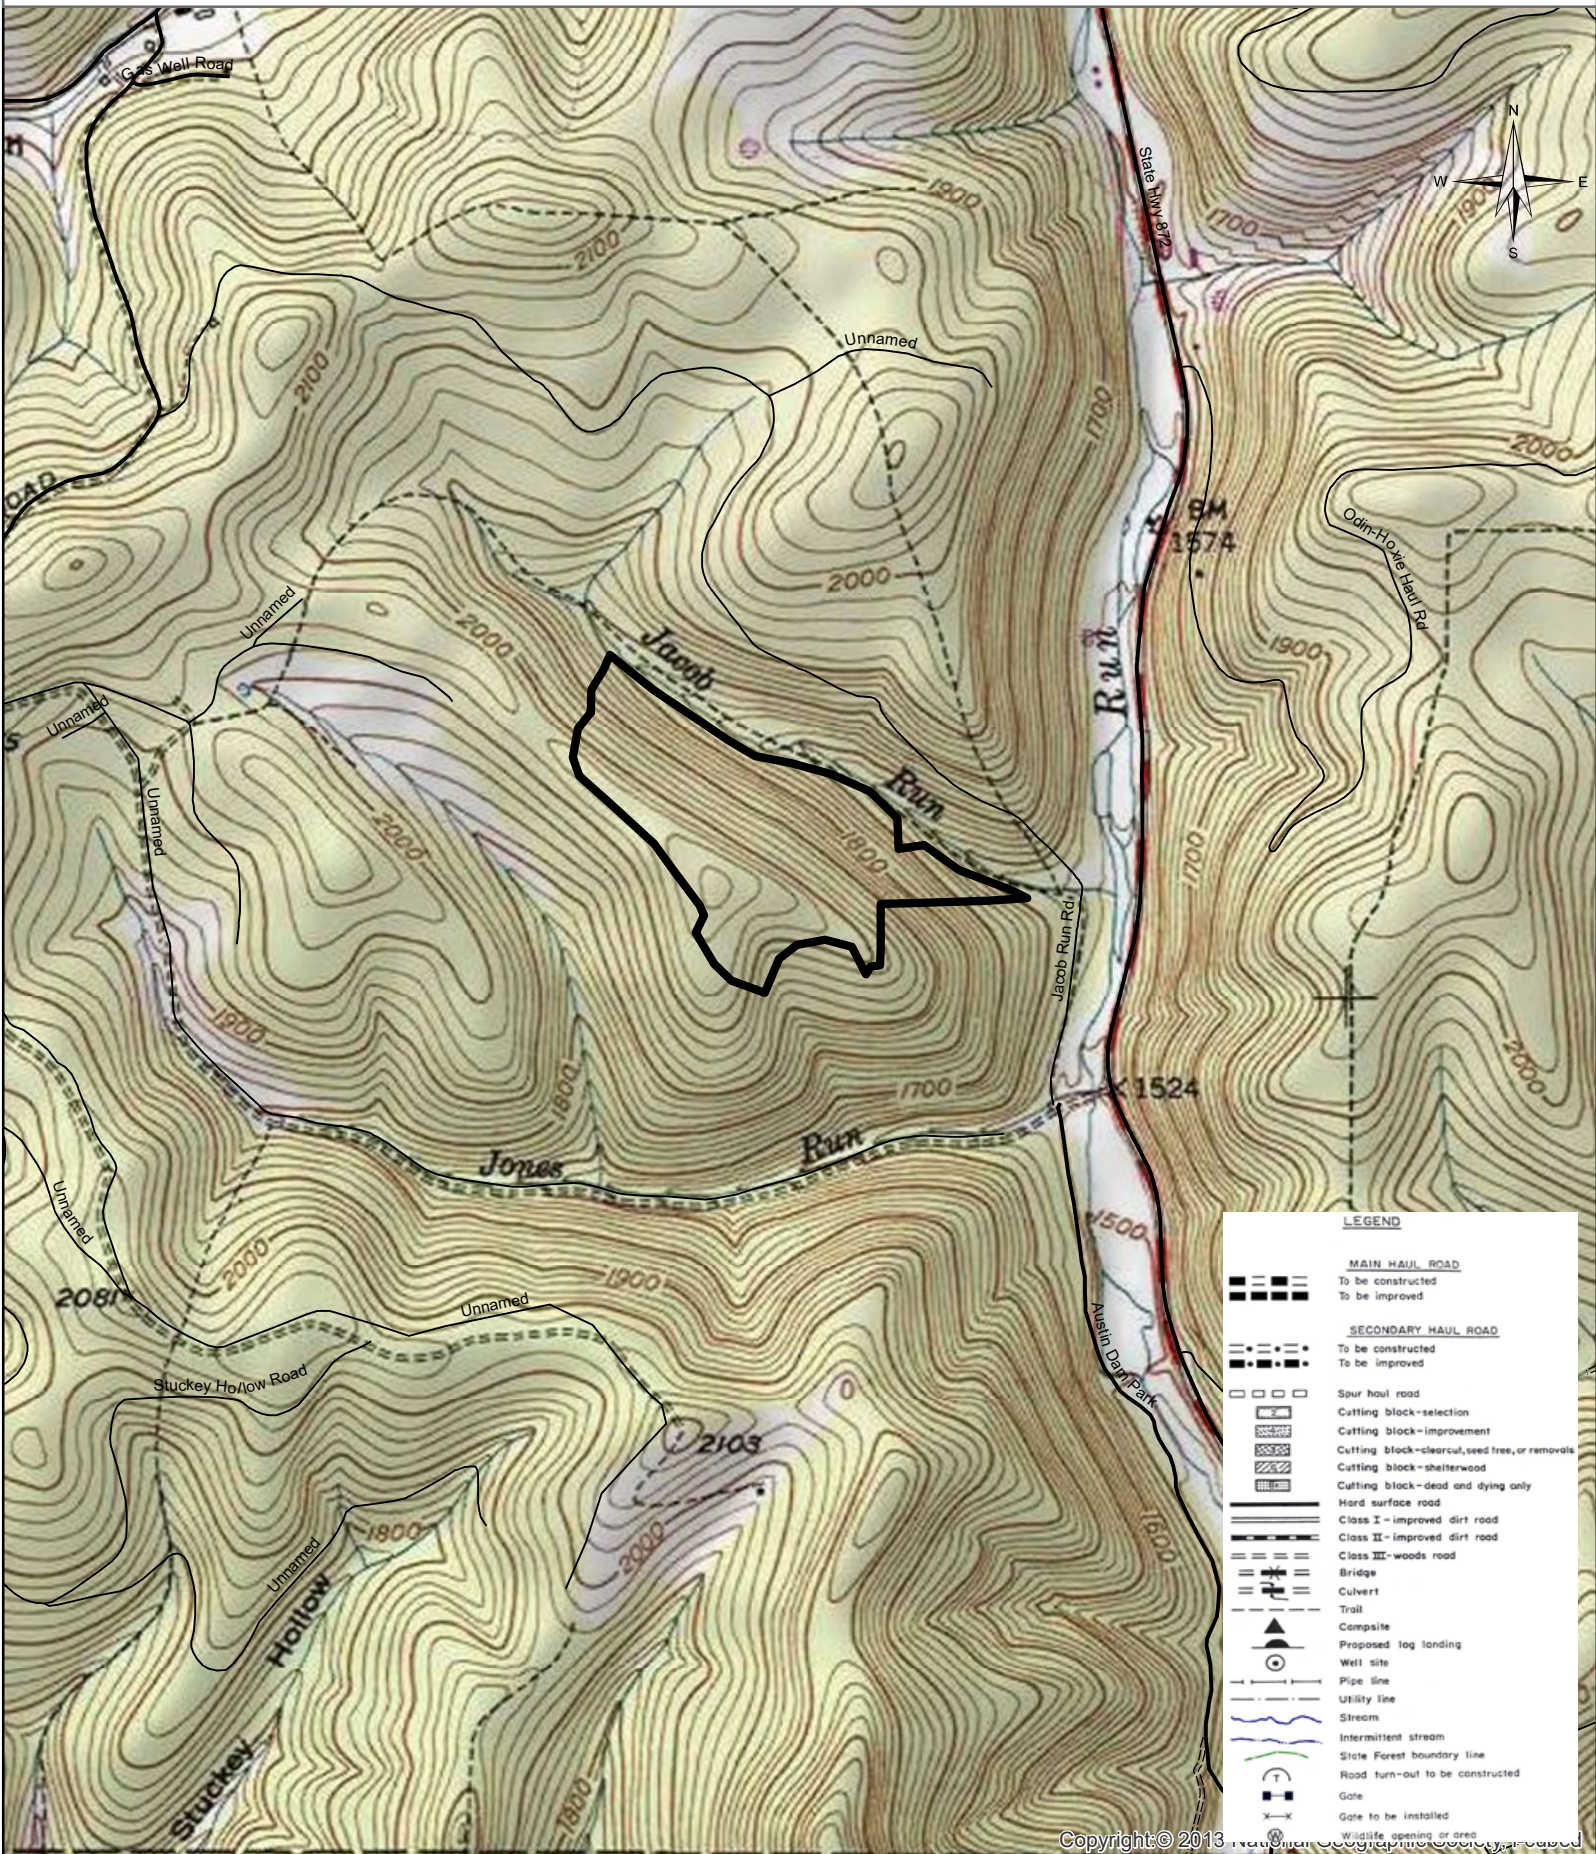

Map Date: September 16, 2020

Map Author: Brandon Roush

15-2035
42 Acres
Broadcast herbicide-Flat/Hand
Wharton Township, Potter County
Cory Gulvas
Scale 1"=1320'

Troy Stimaker
 November 12, 2020
 Compartment: 82
 Scale: 1 inch equals 0.25 miles

SUSQUEHANNOCK STATE FOREST
 Hand Steep Herbicide
 Project Number 152043
 Abbott Township, Potter County

50 ACRES

Troy Stimaker
 November 12, 2020
 Compartment: 40
 Scale: 1 inch equals 0.25 miles

SUSQUEHANNOCK STATE FOREST
 Hand Steep Herbicide
 Project Number 152044
 Keating Township, Potter County

64 ACRES

152048
Hand Spray Herbicide-After October 1 to November 1
61 Acres
Ulysses Township, Potter County
Susquehannock State Forest

152050
Hand Spray Herbicide
33 Acres
Ulysses Township, Potter County
Susquehannock State Forest

Sam Raisch
September 24, 2020
Map Section: 4
Compartment: 29
Scale: 1 inch equals 0.25 miles

EXHIBIT A
TIOGA STATE FOREST
16-2014 and 16-2015
Broadcast Herbicide-Steep
Elk Township, Tioga County

16-2014 = 14 acres
16-2015 = 13 acres