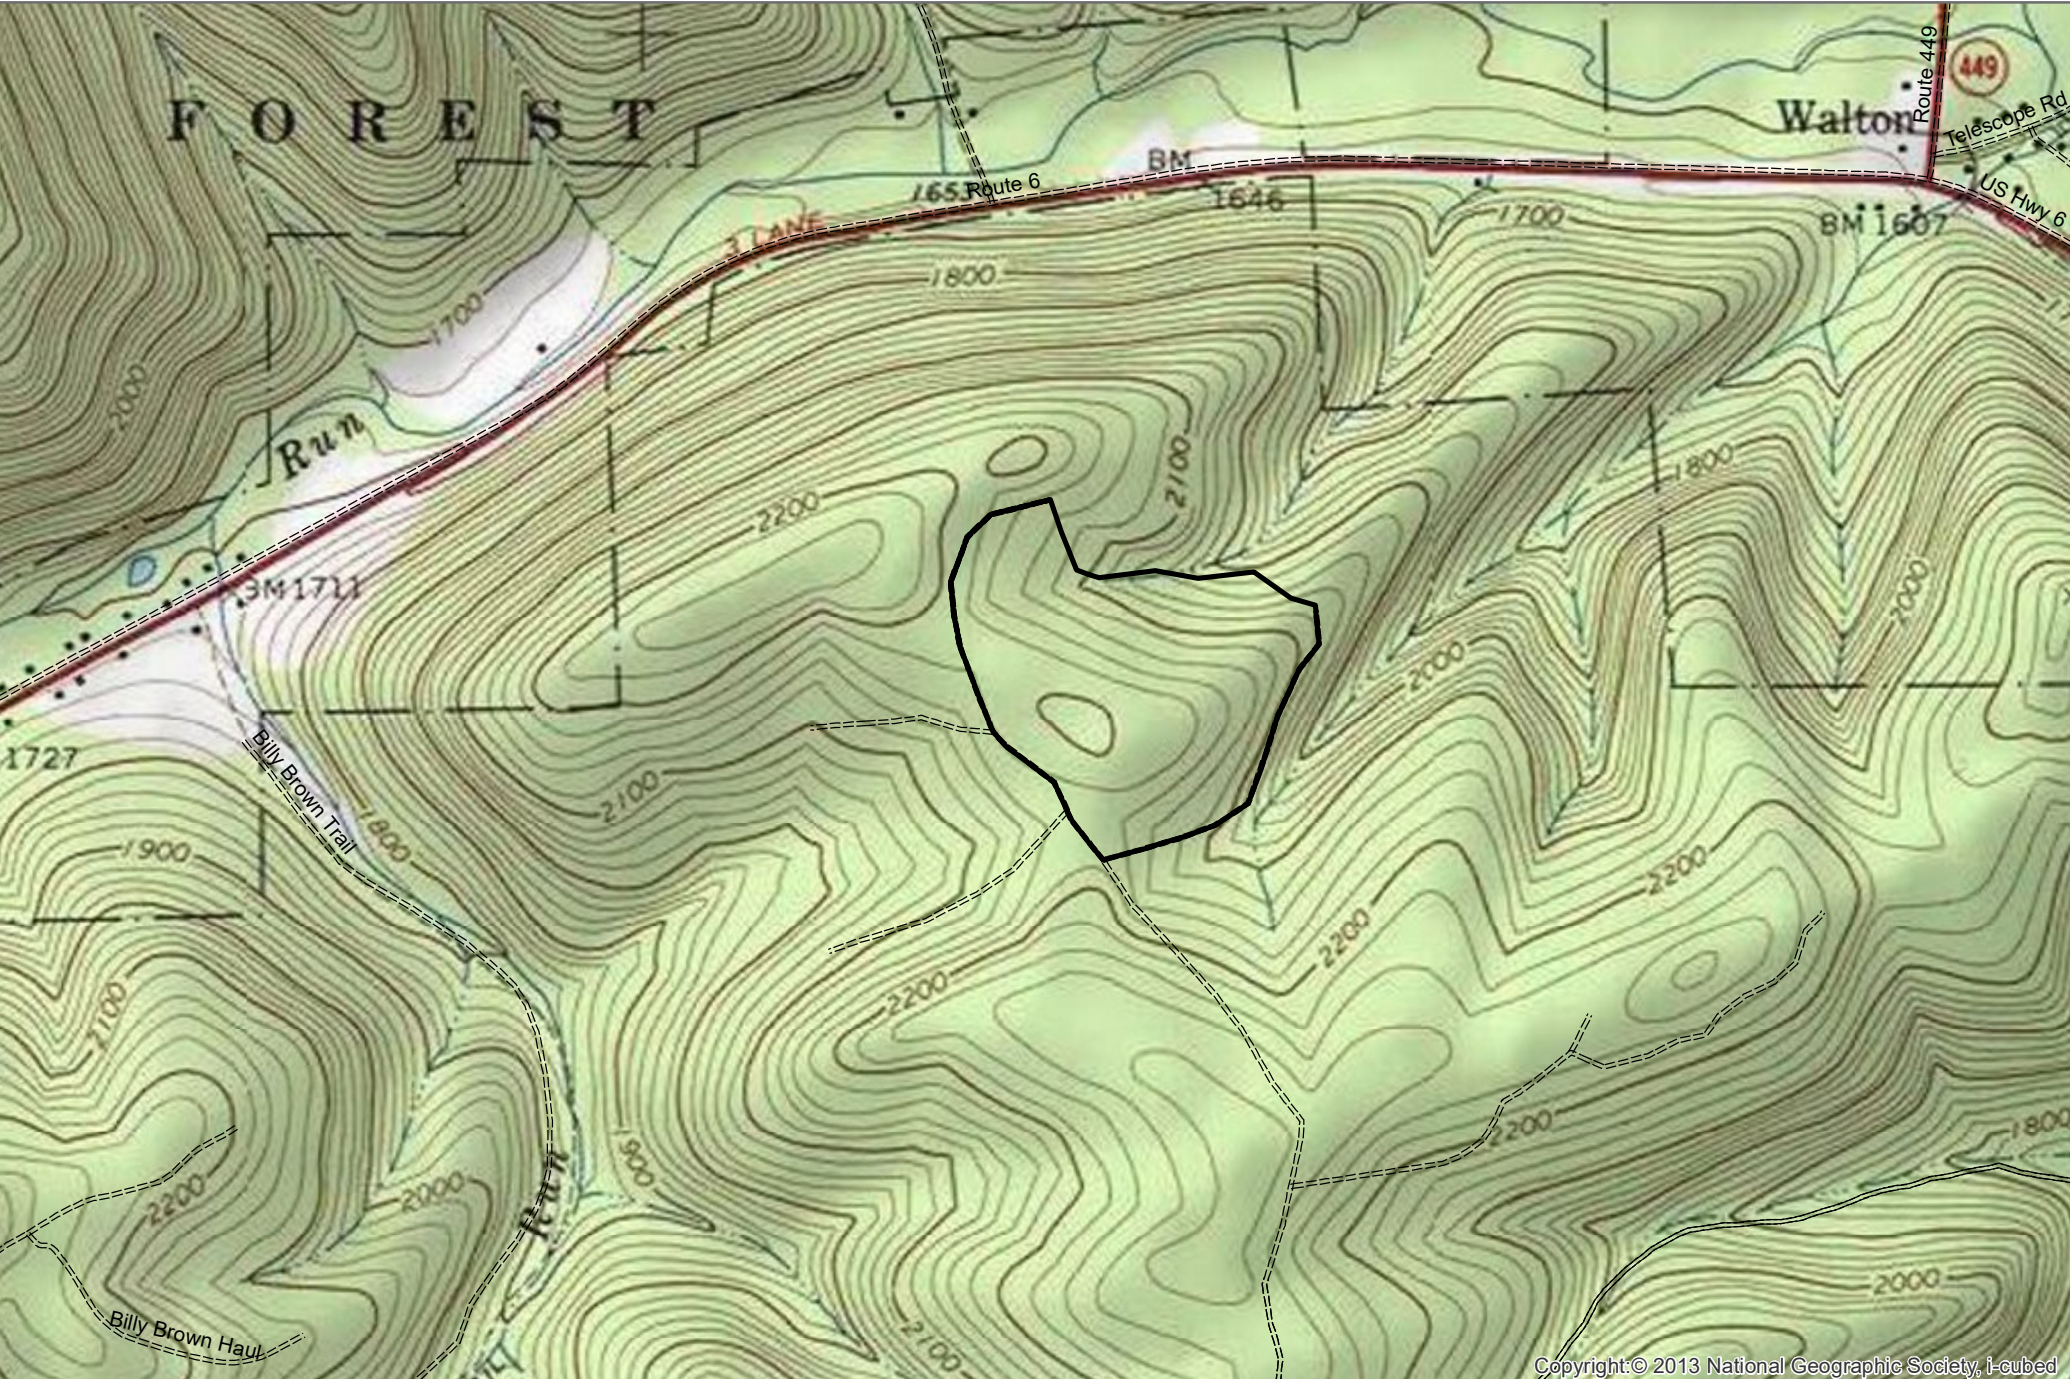

Map Date: September 16, 2020

Map Author: Brandon Roush

15-2035
42 Acres
Broadcast herbicide-Flat/Hand
Wharton Township, Potter County
Cory Gulvas
Scale 1"=1320'

Troy Stimaker
 November 12, 2020
 Compartment: 82
 Scale: 1 inch equals 0.25 miles

SUSQUEHANNOCK STATE FOREST
 Hand Steep Herbicide
 Project Number 152043
 Abbott Township, Potter County

50 ACRES

Troy Stimaker
 November 12, 2020
 Compartment: 40
 Scale: 1 inch equals 0.25 miles

SUSQUEHANNOCK STATE FOREST
 Hand Steep Herbicide
 Project Number 152044
 Keating Township, Potter County

64 ACRES

152048
Hand Spray Herbicide-After October 1 to November 1
61 Acres
Ulysses Township, Potter County
Susquehannock State Forest

152050
Hand Spray Herbicide
33 Acres
Ulysses Township, Potter County
Susquehannock State Forest

Sam Raisch
September 24, 2020
Map Section: 4
Compartment: 29
Scale: 1 inch equals 0.25 miles

EXHIBIT A
TIOGA STATE FOREST
16-2014 and 16-2015
Broadcast Herbicide-Steep
Elk Township, Tioga County

16-2014 = 14 acres
16-2015 = 13 acres