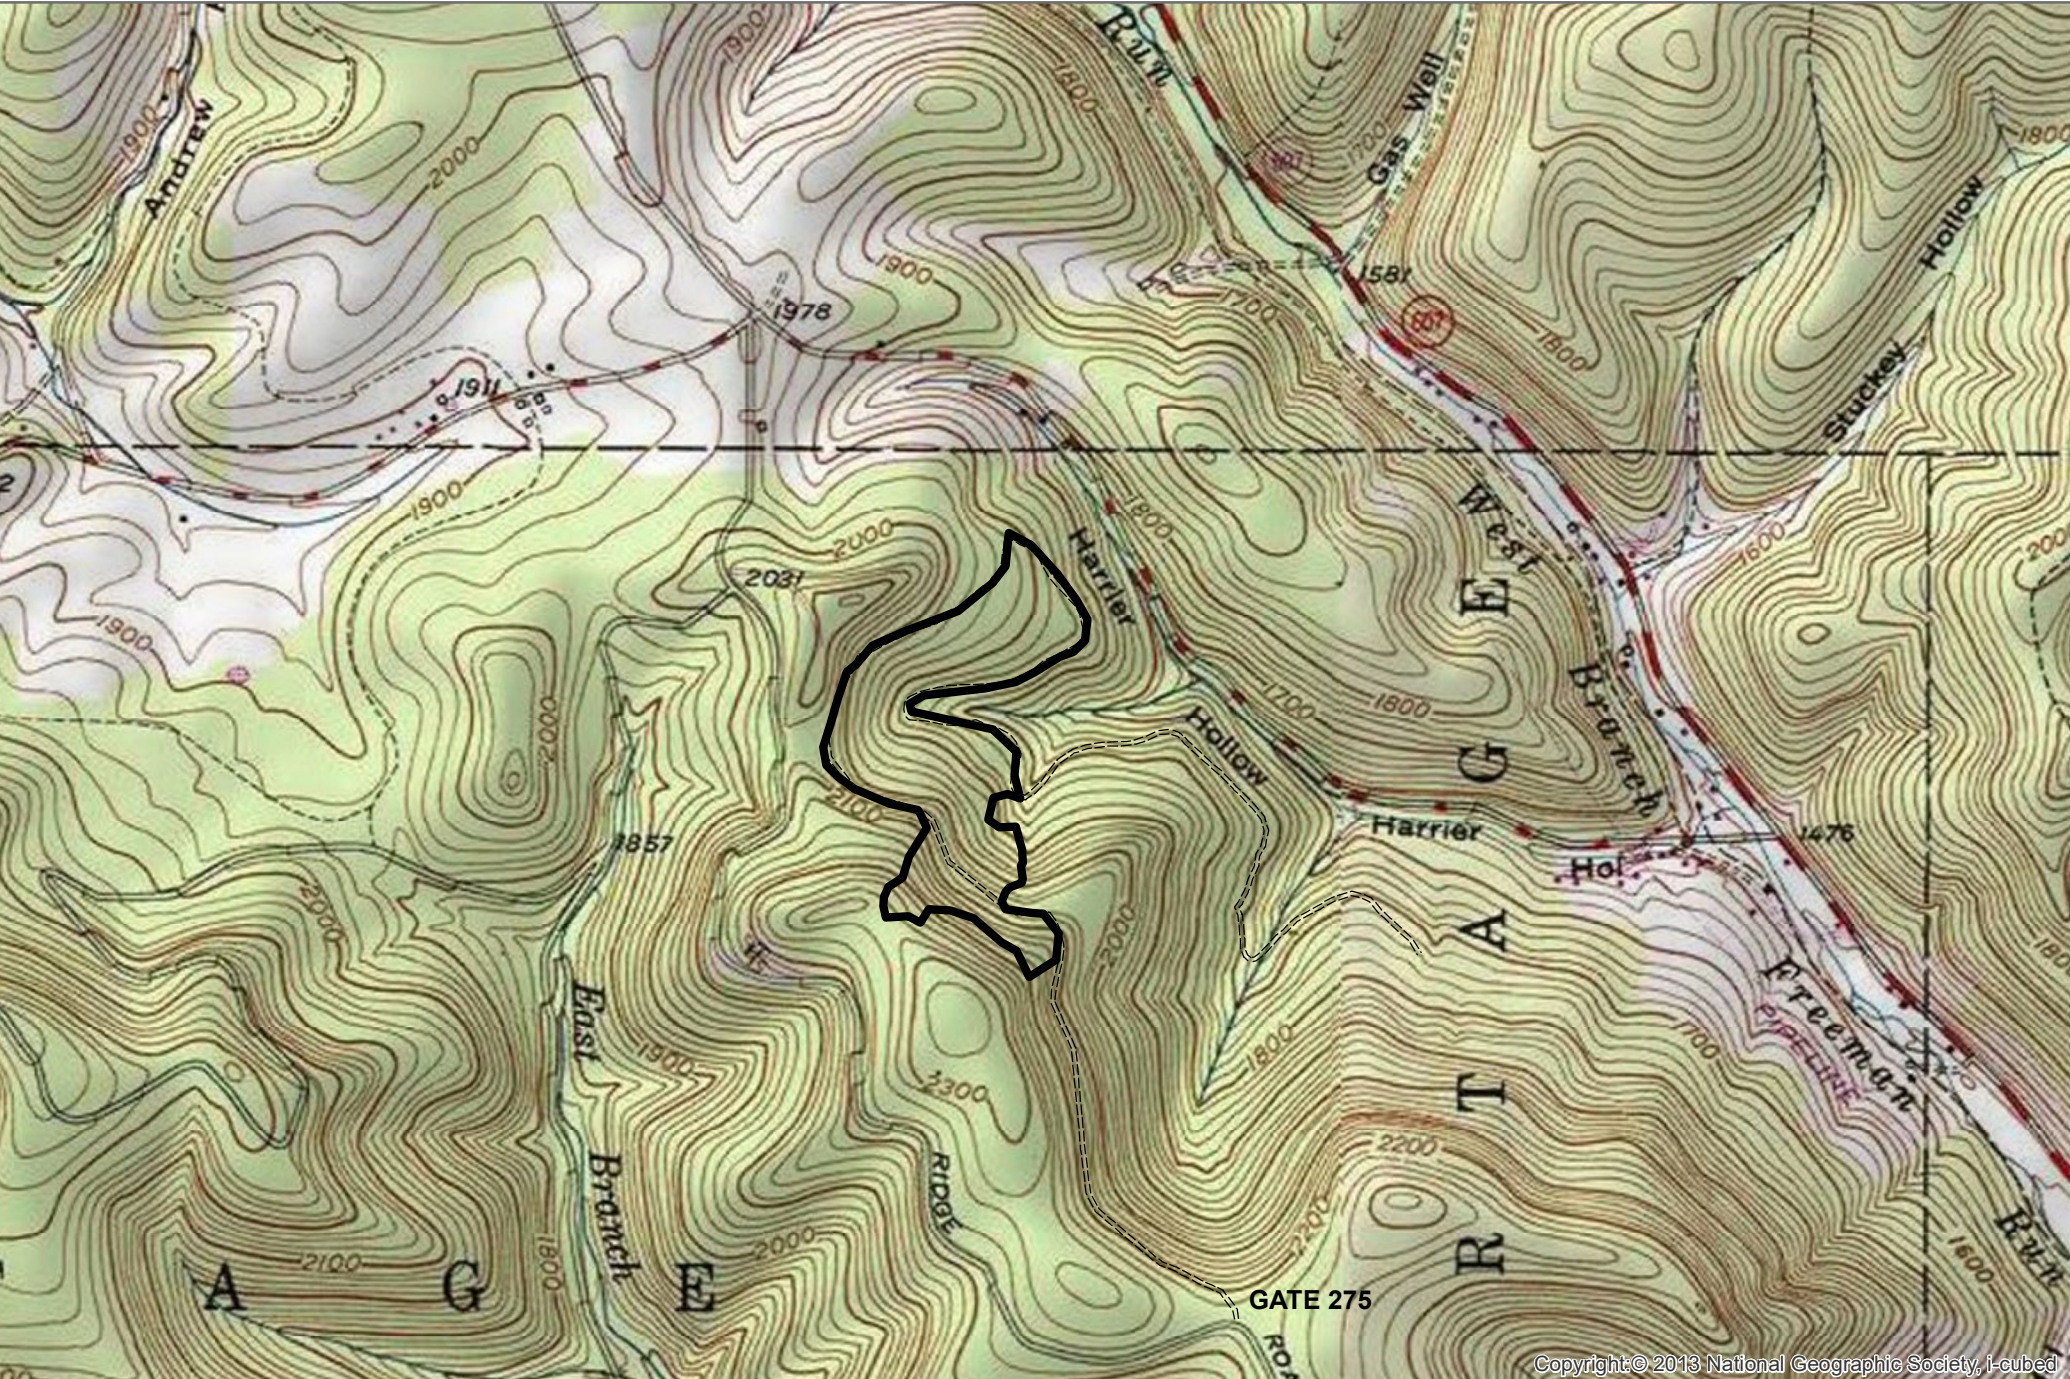

Map Date: September 16, 2020

Map Author: Brandon Roush

15-2035
42 Acres
Broadcast herbicide-Flat/Hand
Wharton Township, Potter County
Cory Gulvas
Scale 1"=1320'

Troy Stimaker
 November 12, 2020
 Compartment: 82
 Scale: 1 inch equals 0.25 miles

SUSQUEHANNOCK STATE FOREST
 Hand Steep Herbicide
 Project Number 152043
 Abbott Township, Potter County

50 ACRES

Troy Stimaker
 November 12, 2020
 Compartment: 40
 Scale: 1 inch equals 0.25 miles

SUSQUEHANNOCK STATE FOREST
 Hand Steep Herbicide
 Project Number 152044
 Keating Township, Potter County

64 ACRES

152048
Hand Spray Herbicide-After October 1 to November 1
61 Acres
Ulysses Township, Potter County
Susquehannock State Forest

152050
Hand Spray Herbicide
33 Acres
Ulysses Township, Potter County
Susquehannock State Forest

Sam Raisch
September 24, 2020
Map Section: 4
Compartment: 29
Scale: 1 inch equals 0.25 miles

EXHIBIT A
TIOGA STATE FOREST
16-2014 and 16-2015
Broadcast Herbicide-Steep
Elk Township, Tioga County

16-2014 = 14 acres
16-2015 = 13 acres