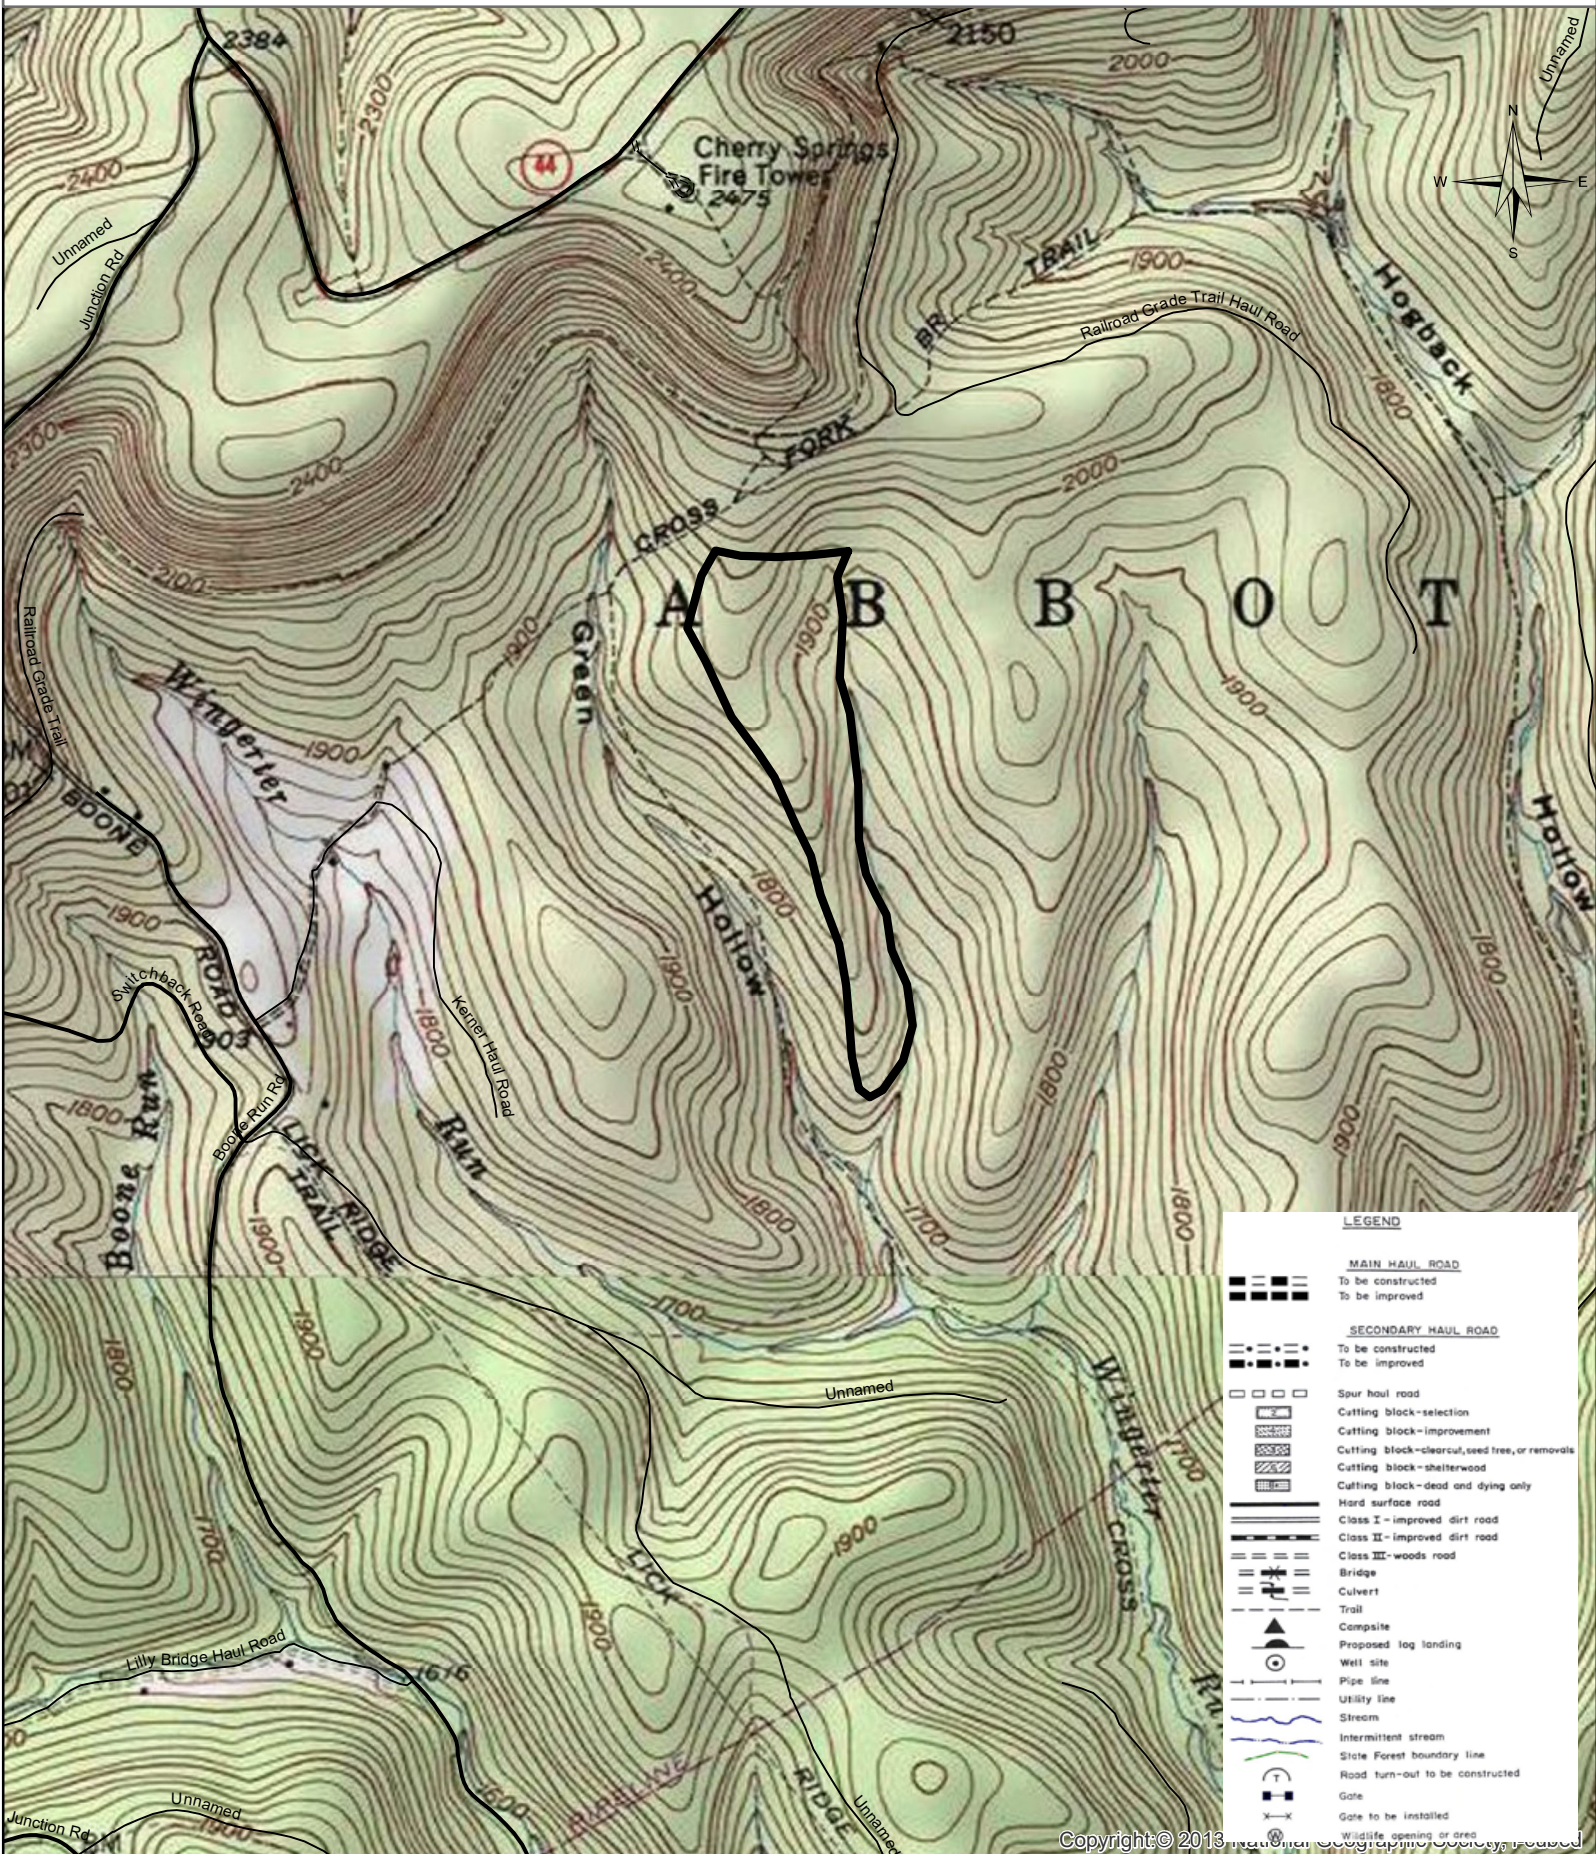

Map Date: September 16, 2020

Map Author: Brandon Roush

15-2035
42 Acres
Broadcast herbicide-Flat/Hand
Wharton Township, Potter County
Cory Gulvas
Scale 1"=1320'

Troy Stimaker
 November 12, 2020
 Compartment: 82
 Scale: 1 inch equals 0.25 miles

SUSQUEHANNOCK STATE FOREST
 Hand Steep Herbicide
 Project Number 152043
 Abbott Township, Potter County

50 ACRES

Troy Stimaker
 November 12, 2020
 Compartment: 40
 Scale: 1 inch equals 0.25 miles

SUSQUEHANNOCK STATE FOREST
 Hand Steep Herbicide
 Project Number 152044
 Keating Township, Potter County

64 ACRES

152048
Hand Spray Herbicide-After October 1 to November 1
61 Acres
Ulysses Township, Potter County
Susquehannock State Forest

152050
Hand Spray Herbicide
33 Acres
Ulysses Township, Potter County
Susquehannock State Forest

Sam Raisch
September 24, 2020
Map Section: 4
Compartment: 29
Scale: 1 inch equals 0.25 miles

EXHIBIT A
TIOGA STATE FOREST
16-2014 and 16-2015
Broadcast Herbicide-Steep
Elk Township, Tioga County

16-2014 = 14 acres
16-2015 = 13 acres