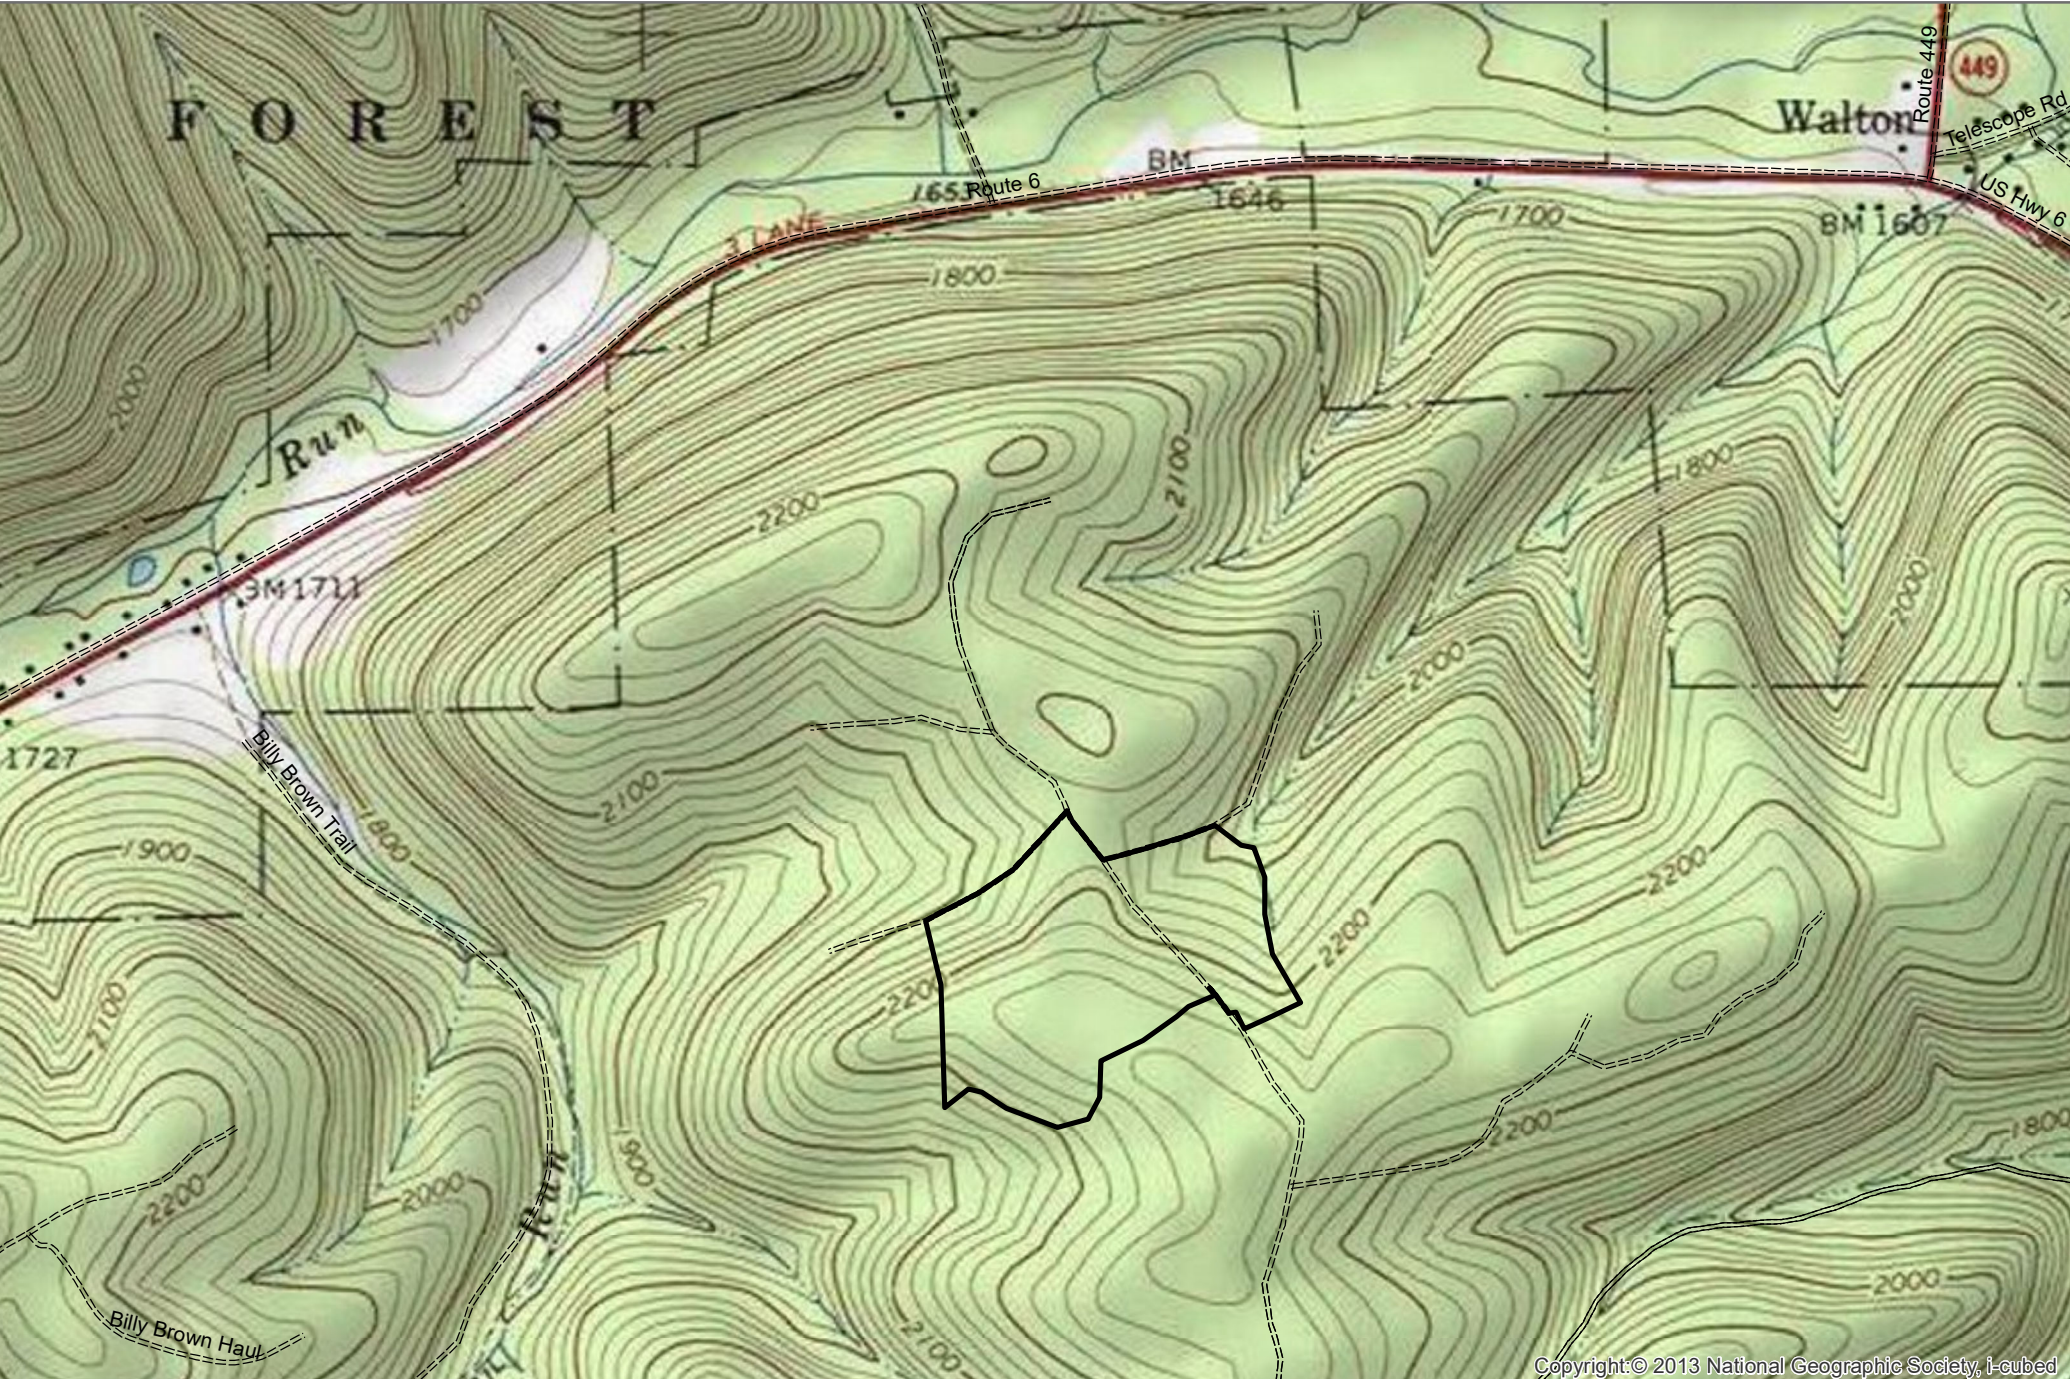

Map Date: September 16, 2020

Map Author: Brandon Roush

15-2035
42 Acres
Broadcast herbicide-Flat/Hand
Wharton Township, Potter County
Cory Gulvas
Scale 1"=1320'

Troy Stimaker
 November 12, 2020
 Compartment: 82
 Scale: 1 inch equals 0.25 miles

SUSQUEHANNOCK STATE FOREST
 Hand Steep Herbicide
 Project Number 152043
 Abbott Township, Potter County

50 ACRES

Troy Stimaker
 November 12, 2020
 Compartment: 40
 Scale: 1 inch equals 0.25 miles

SUSQUEHANNOCK STATE FOREST
 Hand Steep Herbicide
 Project Number 152044
 Keating Township, Potter County

64 ACRES

152048
Hand Spray Herbicide-After October 1 to November 1
61 Acres
Ulysses Township, Potter County
Susquehannock State Forest

152050
Hand Spray Herbicide
33 Acres
Ulysses Township, Potter County
Susquehannock State Forest

Sam Raisch
September 24, 2020
Map Section: 4
Compartment: 29
Scale: 1 inch equals 0.25 miles

EXHIBIT A
TIOGA STATE FOREST
16-2014 and 16-2015
Broadcast Herbicide-Steep
Elk Township, Tioga County

16-2014 = 14 acres
16-2015 = 13 acres