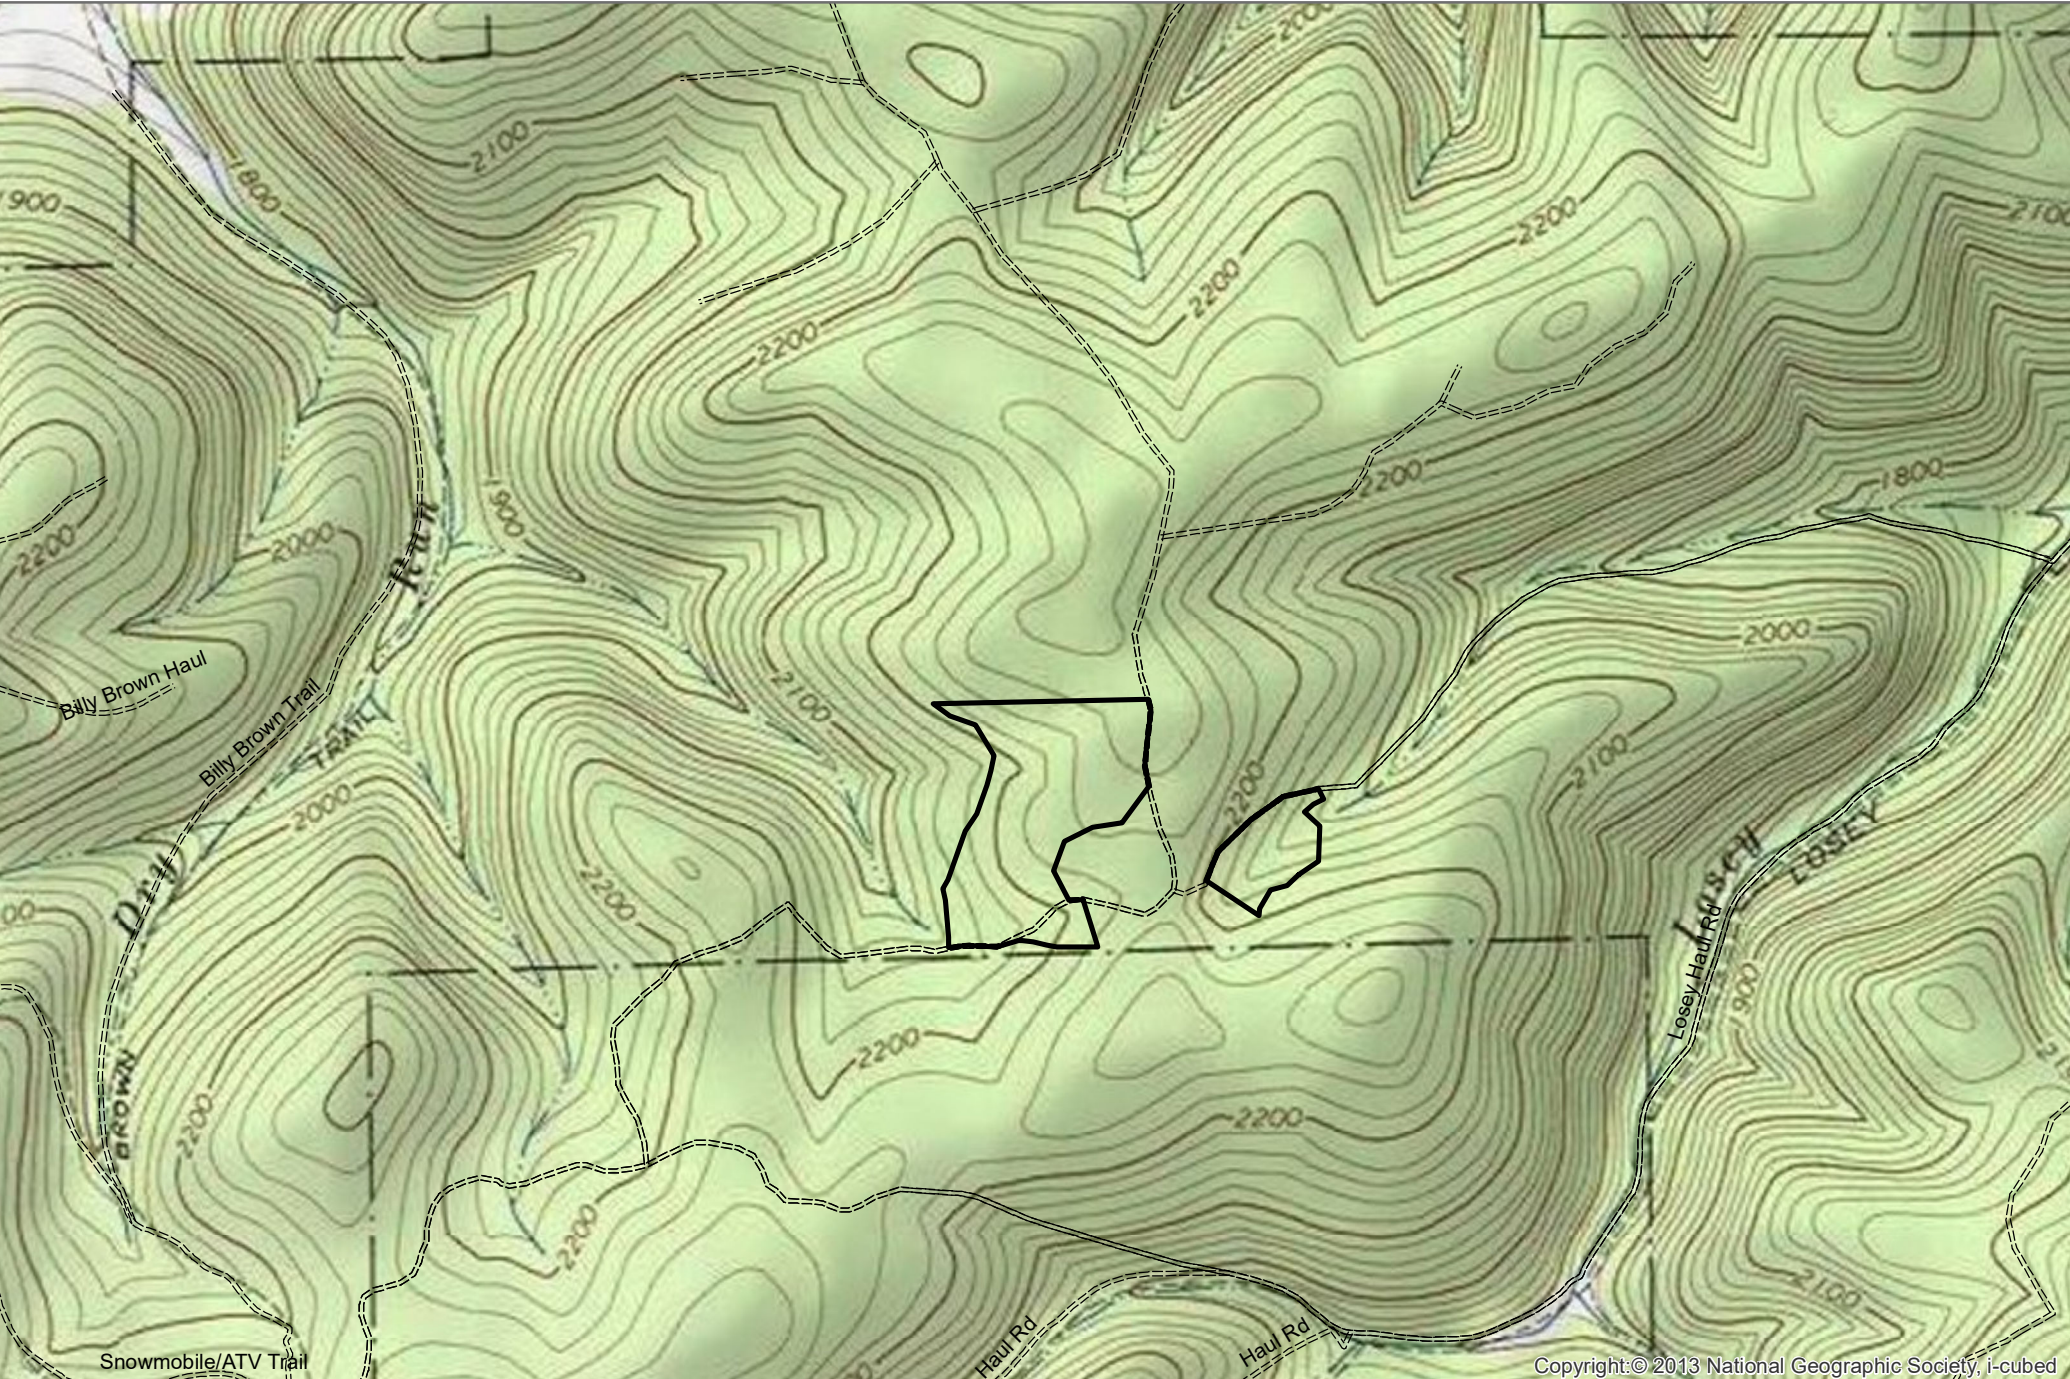

Map Date: September 16, 2020

Map Author: Brandon Roush

15-2035
42 Acres
Broadcast herbicide-Flat/Hand
Wharton Township, Potter County
Cory Gulvas
Scale 1"=1320'

Troy Stimaker
 November 12, 2020
 Compartment: 82
 Scale: 1 inch equals 0.25 miles

SUSQUEHANNOCK STATE FOREST
 Hand Steep Herbicide
 Project Number 152043
 Abbott Township, Potter County

50 ACRES

Troy Stimaker
 November 12, 2020
 Compartment: 40
 Scale: 1 inch equals 0.25 miles

SUSQUEHANNOCK STATE FOREST
 Hand Steep Herbicide
 Project Number 152044
 Keating Township, Potter County

64 ACRES

152048
Hand Spray Herbicide-After October 1 to November 1
61 Acres
Ulysses Township, Potter County
Susquehannock State Forest

152050
Hand Spray Herbicide
33 Acres
Ulysses Township, Potter County
Susquehannock State Forest

Sam Raisch
September 24, 2020
Map Section: 4
Compartment: 29
Scale: 1 inch equals 0.25 miles

EXHIBIT A
TIOGA STATE FOREST
16-2014 and 16-2015
Broadcast Herbicide-Steep
Elk Township, Tioga County

16-2014 = 14 acres
16-2015 = 13 acres