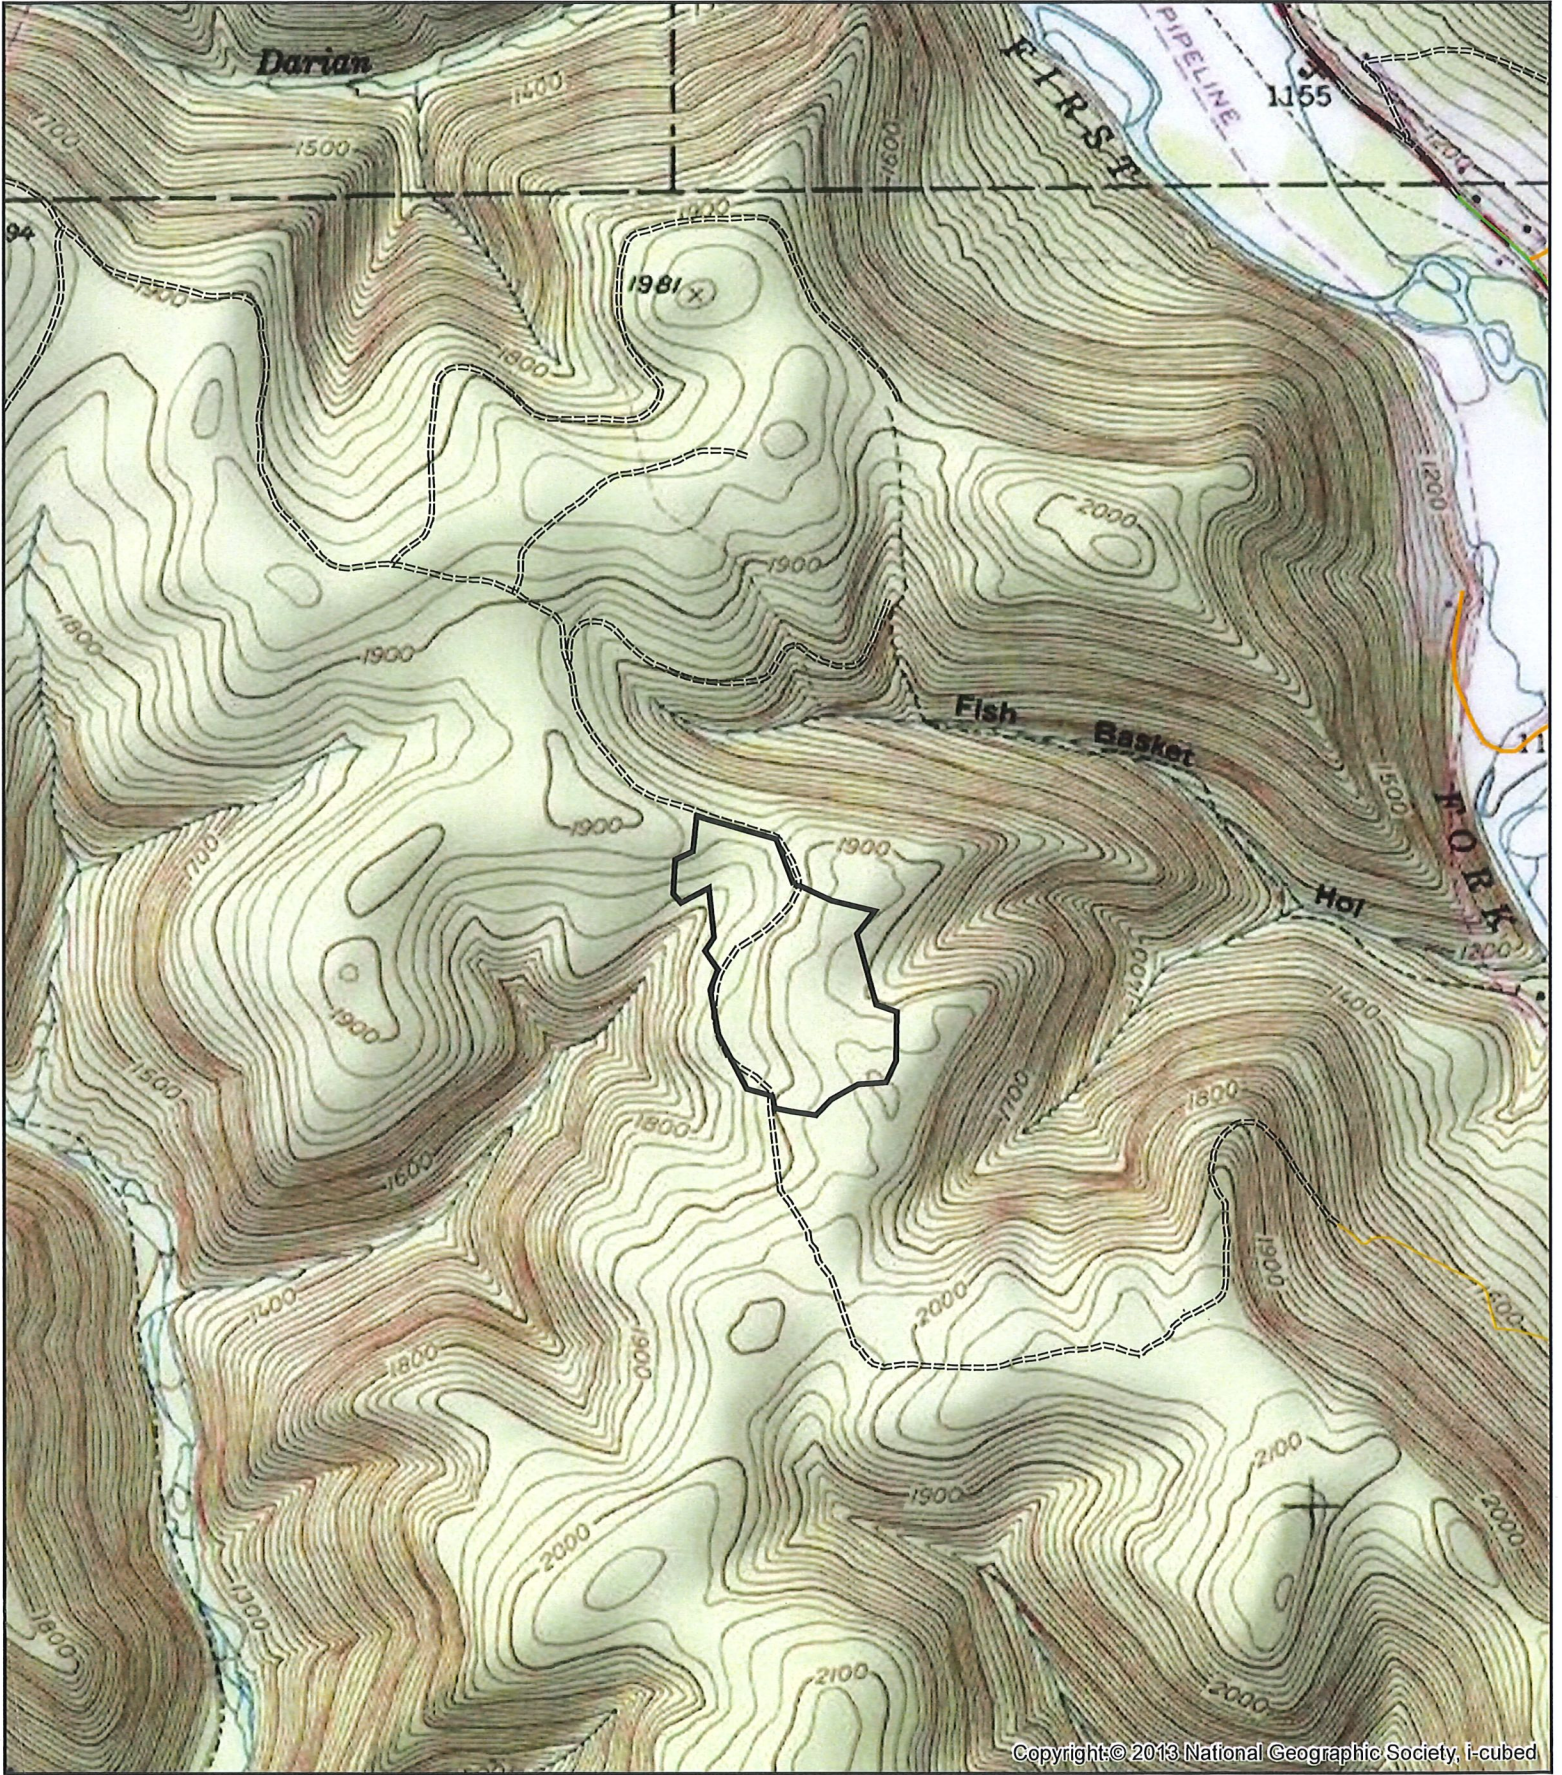

Map Date: September 16, 2020

Map Author: Brandon Roush

15-2035
42 Acres
Broadcast herbicide-Flat/Hand
Wharton Township, Potter County
Cory Gulvas
Scale 1"=1320'

Troy Stimaker
 November 12, 2020
 Compartment: 82
 Scale: 1 inch equals 0.25 miles

SUSQUEHANNOCK STATE FOREST
 Hand Steep Herbicide
 Project Number 152043
 Abbott Township, Potter County

50 ACRES

Troy Stimaker
 November 12, 2020
 Compartment: 40
 Scale: 1 inch equals 0.25 miles

SUSQUEHANNOCK STATE FOREST
 Hand Steep Herbicide
 Project Number 152044
 Keating Township, Potter County

64 ACRES

152048
Hand Spray Herbicide-After October 1 to November 1
61 Acres
Ulysses Township, Potter County
Susquehannock State Forest

152050
Hand Spray Herbicide
33 Acres
Ulysses Township, Potter County
Susquehannock State Forest

Sam Raisch
September 24, 2020
Map Section: 4
Compartment: 29
Scale: 1 inch equals 0.25 miles

EXHIBIT A
TIOGA STATE FOREST
16-2014 and 16-2015
Broadcast Herbicide-Steep
Elk Township, Tioga County

16-2014 = 14 acres
16-2015 = 13 acres